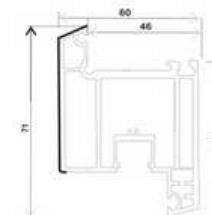

SLIDING 80 SERIES

CF-T60-LGK, SLIDING 2 TRACK FRAME (60*46)

CF-T80-PK(I), SLIDING 2.5 TRACK FRAME (80*48)

T100-K, SLIDING 3 TRACK FRAME (100*46)

T80-DY, SLIDING SINGLE GLASS BEAD (16*19)

T80-DS(I), SASH MONORAIL SLIDING (36*66)

T80-GDK, SLIDING 2.5 TRACK FIXED FRAME

T80-DS(I), SASH SLIDING WINDOW (36*66)

CF-T60-S, SASH SLIDING WINDOW (36*58)

T80-FBB(I), INTERLOCK WINDOW (27*40)

T80-DFB, INTERLOCK WINDOW (36*40)

CASEMENT WINDOW SERIES

P60 K(A1)-D, FRAME CASEMENT DOOR (73*60)

P60 KD, FRAME CASEMENT WINDOW (60*58)

P60 NKS, SASH WINDOW INWARD (60*71)

P60-WKS, SASH WINDOW OUTWARD (60*78)

P60-DY, BEAD CASEMENT SINGLE GLASS (18*35)

P60-MS, SASH CASEMENT OUTWARD DOOR (60*103)

P60-NKMS, SASH CASEMENT INWARD DOOR (60*104)

P60-ZT-D, MULLION T CASEMENT (60*71)

P60-SY, BEAD DOUBLE GLASS CASEMENT (18*20.5)

P60-GDK, FRAME CASEMENT NARROW (60*44.5)

P60-ZZT(B), MULLION CASEMENT Z

P60-FZT(II)-D, MULLION CASEMENT MOVABLE (60*60)