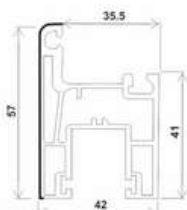

T88-PK(J), SLIDING 2.5 TRACK FRAME (88*52)

T112-K, SLIDING 3 TRACK FRAME (112*52)

T88-S, SASH SLIDING WINDOW (42*57)

T95-S, SASH SLIDING WINDOW (42*66)

T-MS, SLIDING DOOR SASH (42*88)

T88-DY, SLIDING SINGLE GLASS BEAD (16*25)

T88-SY(I), SLIDING DOUBLE GLASS BEAD (SMALL) (16*7.5)

P70-SY, SLIDING SINGLE GLASS BEAD (17*25.8)

T88-FBB(I), INTERLOCK WINDOW SASH (27.5*45.5)

T95-FB, INTERLOCK WINDOW SASH (32.03*45)

ACCESSORIES PROFILE