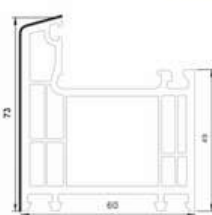

SLIDING 80 SERIES

CF-T60-LGK, SLIDING 2 TRACK FRAME (60*46)

CF-T80-PK(I), SLIDING 2.5 TRACK FRAME (80*48)

T100-K, SLIDING 3 TRACK FRAME (100*46)

T80-DY, SLIDING SINGLE GLASS BEAD (16*19)

T80-DS(I), SASH MONORAIL SLIDING (36*66)

T80-GDK, SLIDING 2.5 TRACK FIXED FRAME

T80-DS(I), SASH SLIDING WINDOW (36*66)

CF-T60-S, SASH SLIDING WINDOW (36*58)

T80-FBB(I), INTERLOCK WINDOW (27*40)

T80-DFB, INTERLOCK WINDOW (36*40)

CASEMENT WINDOW SERIES

P60 K(A1)-D, FRAME CASEMENT DOOR (73*60)

P60 KD, FRAME CASEMENT WINDOW (60*58)

P60 NKS, SASH WINDOW INWARD (60*71)

P60-WKS, SASH WINDOW OUTWARD (60*78)

P60-DY, BEAD CASEMENT SINGLE GLASS (18*35)

P60-MS, SASH CASEMENT OUTWARD DOOR (60*103)