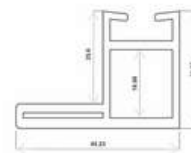

T88-SY(I), SLIDING DOUBLE GLASS BEAD (SMALL) (16*7.5)

P70-SY, SLIDING SINGLE GLASS BEAD (17*25.8)

T88-FBB(I), INTERLOCK WINDOW SASH (27.5*45.5)

T95-FB, INTERLOCK WINDOW SASH (32.03*45)

ACCESSORIES PROFILE

F60-PB, SMALL COUPLING BOTH SIDE

F60-PG, COUPLING BIG

F-YG, ADAPTOR ROUND POST 62MM

F-WXZJ, ADAPTOR BAY POST 62MM

F-SSG ADDON FRAME

P50-MB(I), DOOR PANEL

G-B GEORGIAN BAR

SLIDING 60 SERIES

T-MFB(1), INTERLOCK DOOR (45*48)

T80-88-DSS, SASH FLY MESH PROFILE

T80-88-SST, MULLION FLY SASH

P70-KSY, SLIDING SINGLE GLASS BEAD (32*23.8)

T88-GDK(B2), SLIDING 2.5 TRACK FIXED FRAME

T88-ST, MULLION T SMALL