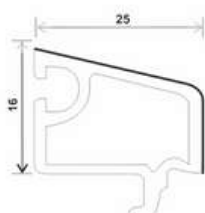

T88-PK(J), SLIDING 2.5 TRACK FRAME (88*52)

T112-K, SLIDING 3 TRACK FRAME (112*52)

T88-S, SASH SLIDING WINDOW (42*57)

T95-S, SASH SLIDING WINDOW (42*66)

T-MS, SLIDING DOOR SASH (42*88)

T88-DY, SLIDING SINGLE GLASS BEAD (16*25)

T88-SY(I), SLIDING DOUBLE GLASS BEAD (SMALL) (16*7.5)

P70-SY, SLIDING SINGLE GLASS BEAD (17*25.8)

T88-FBB(I), INTERLOCK WINDOW SASH (27.5*45.5)

T95-FB, INTERLOCK WINDOW SASH (32.03*45)

ACCESSORIES PROFILE