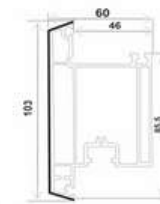

T80-GDK, SLIDING 2.5 TRACK FIXED FRAME

T80-DS(I), SASH SLIDING WINDOW (36*66)

CF-T60-S, SASH SLIDING WINDOW (36*58)

T80-FBB(I), INTERLOCK WINDOW (27*40)

T80-DFB, INTERLOCK WINDOW (36*40)

CASEMENT WINDOW SERIES

P60 K(A1)-D, FRAME CASEMENT DOOR (73*60)

P60 KD, FRAME CASEMENT WINDOW (60*58)

P60 NKS, SASH WINDOW INWARD (60*71)

P60-WKS, SASH WINDOW OUTWARD (60*78)

P60-DY, BEAD CASEMENT SINGLE GLASS (18*35)

P60-MS, SASH CASEMENT OUTWARD DOOR (60*103)

P60-NKMS, SASH CASEMENT INWARD DOOR (60*104)

P60-ZT-D, MULLION T CASEMENT (60*71)

P60-SY, BEAD DOUBLE GLASS CASEMENT (18*20.5)

P60-GDK, FRAME CASEMENT NARROW (60*44.5)

P60-ZZT(B), MULLION CASEMENT Z

P60-FZT(II)-D, MULLION CASEMENT MOVABLE (60*60)