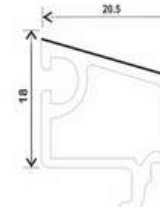

T80-GDK, SLIDING 2.5 TRACK FIXED FRAME

T80-DS(I), SASH SLIDING WINDOW (36*66)

CF-T60-S, SASH SLIDING WINDOW (36*58)

T80-FBB(I), INTERLOCK WINDOW (27*40)

T80-DFB, INTERLOCK WINDOW (36*40)

CASEMENT WINDOW SERIES

P60 K(A1)-D, FRAME CASEMENT DOOR (73*60)

P60 KD, FRAME CASEMENT WINDOW (60*58)

P60 NKS, SASH WINDOW INWARD (60*71)

P60-WKS, SASH WINDOW OUTWARD (60*78)

P60-DY, BEAD CASEMENT SINGLE GLASS (18*35)

P60-MS, SASH CASEMENT OUTWARD DOOR (60*103)

P60-NKMS, SASH CASEMENT INWARD DOOR (60*104)

P60-ZT-D, MULLION T CASEMENT (60*71)

P60-SY, BEAD DOUBLE GLASS CASEMENT (18*20.5)

P60-GDK, FRAME CASEMENT NARROW (60*44.5)

P60-ZZT(B), MULLION CASEMENT Z

P60-FZT(II)-D, MULLION CASEMENT MOVABLE (60*60)