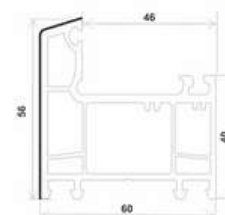

SLIDING 80 SERIES

CF-T60-LGK, SLIDING 2 TRACK FRAME (60*46)

CF-T80-PK(I), SLIDING 2.5 TRACK FRAME (80*48)

T100-K, SLIDING 3 TRACK FRAME (100*46)

T80-DY, SLIDING SINGLE GLASS BEAD (16*19)

T80-DS(I), SASH MONORAIL SLIDING (36*66)

T80-GDK, SLIDING 2.5 TRACK FIXED FRAME

T80-DS(I), SASH SLIDING WINDOW (36*66)

CF-T60-S, SASH SLIDING WINDOW (36*58)

T80-FBB(I), INTERLOCK WINDOW (27*40)

T80-DFB, INTERLOCK WINDOW (36*40)

CASEMENT WINDOW SERIES

P60 K(A1)-D, FRAME CASEMENT DOOR (73*60)

P60 KD, FRAME CASEMENT WINDOW (60*58)

P60 NKS, SASH WINDOW INWARD (60*71)

P60-WKS, SASH WINDOW OUTWARD (60*78)

P60-DY, BEAD CASEMENT SINGLE GLASS (18*35)

P60-MS, SASH CASEMENT OUTWARD DOOR (60*103)

P60-NKMS, SASH CASEMENT INWARD DOOR (60*104)

P60-ZT-D, MULLION T CASEMENT (60*71)

P60-SY, BEAD DOUBLE GLASS CASEMENT (18*20.5)

P60-GDK, FRAME CASEMENT NARROW (60*44.5)

P60-ZZT(B), MULLION CASEMENT Z

P60-FZT(II)-D, MULLION CASEMENT MOVABLE (60*60)