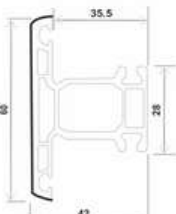

T88-SY(I), SLIDING DOUBLE GLASS BEAD (SMALL) (16*7.5)

P70-SY, SLIDING SINGLE GLASS BEAD (17*25.8)

T88-FBB(I), INTERLOCK WINDOW SASH (27.5*45.5)

T95-FB, INTERLOCK WINDOW SASH (32.03*45)

ACCESSORIES PROFILE

F60-PB, SMALL COUPLING BOTH SIDE

F60-PG, COUPLING BIG

F-YG, ADAPTOR ROUND POST 62MM

F-WXZJ, ADAPTOR BAY POST 62MM

F-SSG ADDON FRAME

P50-MB(I), DOOR PANEL

G-B GEORGIAN BAR

SLIDING 60 SERIES

T-MFB(1), INTERLOCK DOOR (45*48)

T80-88-DSS, SASH FLY MESH PROFILE

T80-88-SST, MULLION FLY SASH

P70-KSY, SLIDING SINGLE GLASS BEAD (32*23.8)

T88-GDK(B2), SLIDING 2.5 TRACK FIXED FRAME

T88-ST, MULLION T SMALL

SLIDING 80 SERIES

CF-T60-LGK, SLIDING 2 TRACK FRAME (60*46)

CF-T80-PK(I), SLIDING 2.5 TRACK FRAME (80*48)

T100-K, SLIDING 3 TRACK FRAME (100*46)

T80-DY, SLIDING SINGLE GLASS BEAD (16*19)

T80-DS(I), SASH MONORAIL SLIDING (36*66)