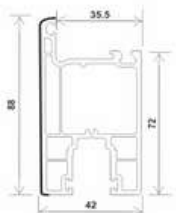

T88-PK(J), SLIDING 2.5 TRACK FRAME (88*52)

T112-K, SLIDING 3 TRACK FRAME (112*52)

T88-S, SASH SLIDING WINDOW (42*57)

T95-S, SASH SLIDING WINDOW (42*66)

T-MS, SLIDING DOOR SASH (42*88)

T88-DY, SLIDING SINGLE GLASS BEAD (16*25)

T88-SY(I), SLIDING DOUBLE GLASS BEAD (SMALL) (16*7.5)

P70-SY, SLIDING SINGLE GLASS BEAD (17*25.8)

T88-FBB(I), INTERLOCK WINDOW SASH (27.5*45.5)

T95-FB, INTERLOCK WINDOW SASH (32.03*45)

ACCESSORIES PROFILE