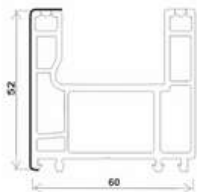

T60-KB, SLIDING 2 TRACK FRAME (60*52)