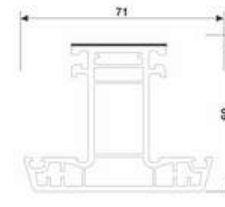

T80-GDK, SLIDING 2.5 TRACK FIXED FRAME

T80-DS(I), SASH SLIDING WINDOW (36*66)

CF-T60-S, SASH SLIDING WINDOW (36*58)

T80-FBB(I), INTERLOCK WINDOW (27*40)

T80-DFB, INTERLOCK WINDOW (36*40)

CASEMENT WINDOW SERIES

P60 K(A1)-D, FRAME CASEMENT DOOR (73*60)

P60 KD, FRAME CASEMENT WINDOW (60*58)

P60 NKS, SASH WINDOW INWARD (60*71)

P60-WKS, SASH WINDOW OUTWARD (60*78)

P60-DY, BEAD CASEMENT SINGLE GLASS (18*35)

P60-MS, SASH CASEMENT OUTWARD DOOR (60*103)

P60-NKMS, SASH CASEMENT INWARD DOOR (60*104)

P60-ZT-D, MULLION T CASEMENT (60*71)

P60-SY, BEAD DOUBLE GLASS CASEMENT (18*20.5)

P60-GDK, FRAME CASEMENT NARROW (60*44.5)

P60-ZZT(B), MULLION CASEMENT Z

P60-FZT(II)-D, MULLION CASEMENT MOVABLE (60*60)