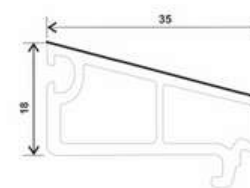

T80-GDK, SLIDING 2.5 TRACK FIXED FRAME

T80-DS(I), SASH SLIDING WINDOW (36*66)

CF-T60-S, SASH SLIDING WINDOW (36*58)

T80-FBB(I), INTERLOCK WINDOW (27*40)

T80-DFB, INTERLOCK WINDOW (36*40)

CASEMENT WINDOW SERIES

P60 K(A1)-D, FRAME CASEMENT DOOR (73*60)

P60 KD, FRAME CASEMENT WINDOW (60*58)

P60 NKS, SASH WINDOW INWARD (60*71)

P60-WKS, SASH WINDOW OUTWARD (60*78)

P60-DY, BEAD CASEMENT SINGLE GLASS (18*35)

P60-MS, SASH CASEMENT OUTWARD DOOR (60*103)