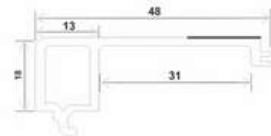

T88-SY(I), SLIDING DOUBLE GLASS BEAD (SMALL) (16*7.5)

P70-SY, SLIDING SINGLE GLASS BEAD (17*25.8)

T88-FBB(I), INTERLOCK WINDOW SASH (27.5*45.5)

T95-FB, INTERLOCK WINDOW SASH (32.03*45)

ACCESSORIES PROFILE