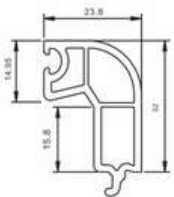

T88-SY(I), SLIDING DOUBLE GLASS BEAD (SMALL) (16*7.5)

P70-SY, SLIDING SINGLE GLASS BEAD (17*25.8)

T88-FBB(I), INTERLOCK WINDOW SASH (27.5*45.5)

T95-FB, INTERLOCK WINDOW SASH (32.03*45)

ACCESSORIES PROFILE

F-BYYT, LUWAR LEFT RIGHT PUNCH _TOP BOTTOM

P-BYP, LUWAR BLADE

6F60-80-PB, COUPLING 2.5 TRACK

F60-80-PB, COUPLING 2.5 TRACK ECO

T88-SSLJ, ADAPTOR INLINE 62MM

F60-ZJ, ADAPTER SQUARE POST

F-TPT, COUPLING

F-GMT, COUPLING SMALL ONE SIDED

F60-PB, SMALL COUPLING BOTH SIDE

F60-PG, COUPLING BIG

F-YG, ADAPTOR ROUND POST 62MM

F-WXZJ, ADAPTOR BAY POST 62MM

F-SSG ADDON FRAME

P50-MB(I), DOOR PANEL

G-B GEORGIAN BAR

SLIDING 60 SERIES

T-MFB(1), INTERLOCK DOOR (45*48)

T80-88-DSS, SASH FLY MESH PROFILE

T80-88-SST, MULLION FLY SASH

P70-KSY, SLIDING SINGLE GLASS BEAD (32*23.8)

T88-GDK(B2), SLIDING 2.5 TRACK FIXED FRAME

T88-ST, MULLION T SMALL