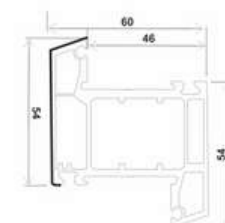

P60 K(A1)-D, FRAME CASEMENT DOOR (73*60)

P60 KD, FRAME CASEMENT WINDOW (60*58)

P60 NKS, SASH WINDOW INWARD (60*71)

P60-WKS, SASH WINDOW OUTWARD (60*78)

P60-DY, BEAD CASEMENT SINGLE GLASS (18*35)

P60-MS, SASH CASEMENT OUTWARD DOOR (60*103)

P60-NKMS, SASH CASEMENT INWARD DOOR (60*104)

P60-ZT-D, MULLION T CASEMENT (60*71)

P60-SY, BEAD DOUBLE GLASS CASEMENT (18*20.5)

P60-GDK, FRAME CASEMENT NARROW (60*44.5)

P60-ZZT(B), MULLION CASEMENT Z

P60-FZT(II)-D, MULLION CASEMENT MOVABLE (60*60)