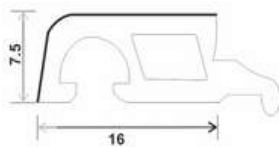

T88-PK(J), SLIDING 2.5 TRACK FRAME (88*52)

T112-K, SLIDING 3 TRACK FRAME (112*52)

T88-S, SASH SLIDING WINDOW (42*57)

T95-S, SASH SLIDING WINDOW (42*66)

T-MS, SLIDING DOOR SASH (42*88)

T88-DY, SLIDING SINGLE GLASS BEAD (16*25)

T88-SY(I), SLIDING DOUBLE GLASS BEAD (SMALL) (16*7.5)

P70-SY, SLIDING SINGLE GLASS BEAD (17*25.8)

T88-FBB(I), INTERLOCK WINDOW SASH (27.5*45.5)

T95-FB, INTERLOCK WINDOW SASH (32.03*45)

ACCESSORIES PROFILE