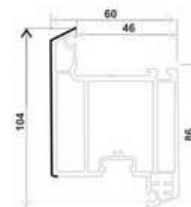

T80-GDK, SLIDING 2.5 TRACK FIXED FRAME

T80-DS(I), SASH SLIDING WINDOW (36*66)

CF-T60-S, SASH SLIDING WINDOW (36*58)

T80-FBB(I), INTERLOCK WINDOW (27*40)

T80-DFB, INTERLOCK WINDOW (36*40)

CASEMENT WINDOW SERIES

P60 K(A1)-D, FRAME CASEMENT DOOR (73*60)

P60 KD, FRAME CASEMENT WINDOW (60*58)

P60 NKS, SASH WINDOW INWARD (60*71)

P60-WKS, SASH WINDOW OUTWARD (60*78)

P60-DY, BEAD CASEMENT SINGLE GLASS (18*35)

P60-MS, SASH CASEMENT OUTWARD DOOR (60*103)

P60-NKMS, SASH CASEMENT INWARD DOOR (60*104)

P60-ZT-D, MULLION T CASEMENT (60*71)

P60-SY, BEAD DOUBLE GLASS CASEMENT (18*20.5)

P60-GDK, FRAME CASEMENT NARROW (60*44.5)

P60-ZZT(B), MULLION CASEMENT Z

P60-FZT(II)-D, MULLION CASEMENT MOVABLE (60*60)