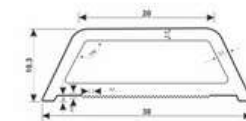

F-BYYT, LUWAR LEFT RIGHT PUNCH _TOP BOTTOM

P-BYP, LUWAR BLADE

6F60-80-PB, COUPLING 2.5 TRACK

F60-80-PB, COUPLING 2.5 TRACK ECO

T88-SSLJ, ADAPTOR INLINE 62MM

F60-ZJ, ADAPTER SQUARE POST

F-TPT, COUPLING

F-GMT, COUPLING SMALL ONE SIDED

F60-PB, SMALL COUPLING BOTH SIDE

F60-PG, COUPLING BIG

F-YG, ADAPTOR ROUND POST 62MM

F-WXZJ, ADAPTOR BAY POST 62MM

F-SSG ADDON FRAME

P50-MB(I), DOOR PANEL

G-B GEORGIAN BAR

SLIDING 60 SERIES

T-MFB(1), INTERLOCK DOOR (45*48)

T80-88-DSS, SASH FLY MESH PROFILE

T80-88-SST, MULLION FLY SASH

P70-KSY, SLIDING SINGLE GLASS BEAD (32*23.8)

T88-GDK(B2), SLIDING 2.5 TRACK FIXED FRAME

T88-ST, MULLION T SMALL