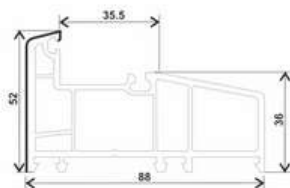

T-MFB(1), INTERLOCK DOOR (45*48)

T80-88-DSS, SASH FLY MESH PROFILE

T80-88-SST, MULLION FLY SASH

P70-KSY, SLIDING SINGLE GLASS BEAD (32*23.8)

T88-GDK(B2), SLIDING 2.5 TRACK FIXED FRAME

T88-ST, MULLION T SMALL