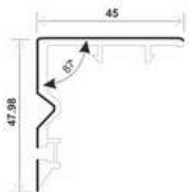

T88-SY(I), SLIDING DOUBLE GLASS BEAD (SMALL) (16*7.5)

P70-SY, SLIDING SINGLE GLASS BEAD (17*25.8)

T88-FBB(I), INTERLOCK WINDOW SASH (27.5*45.5)

T95-FB, INTERLOCK WINDOW SASH (32.03*45)

ACCESSORIES PROFILE

F-BYYT, LUWAR LEFT RIGHT PUNCH _TOP BOTTOM

P-BYP, LUWAR BLADE

6F60-80-PB, COUPLING 2.5 TRACK

F60-80-PB, COUPLING 2.5 TRACK ECO

T88-SSLJ, ADAPTOR INLINE 62MM

F60-ZJ, ADAPTER SQUARE POST

F-TPT, COUPLING

F-GMT, COUPLING SMALL ONE SIDED

F60-PB, SMALL COUPLING BOTH SIDE

F60-PG, COUPLING BIG

F-YG, ADAPTOR ROUND POST 62MM

F-WXZJ, ADAPTOR BAY POST 62MM

F-SSG ADDON FRAME

P50-MB(I), DOOR PANEL

G-B GEORGIAN BAR

SLIDING 60 SERIES

T-MFB(1), INTERLOCK DOOR (45*48)

T80-88-DSS, SASH FLY MESH PROFILE

T80-88-SST, MULLION FLY SASH

P70-KSY, SLIDING SINGLE GLASS BEAD (32*23.8)

T88-GDK(B2), SLIDING 2.5 TRACK FIXED FRAME

T88-ST, MULLION T SMALL