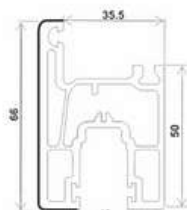

T88-PK(J), SLIDING 2.5 TRACK FRAME (88*52)

T112-K, SLIDING 3 TRACK FRAME (112*52)

T88-S, SASH SLIDING WINDOW (42*57)

T95-S, SASH SLIDING WINDOW (42*66)

T-MS, SLIDING DOOR SASH (42*88)

T88-DY, SLIDING SINGLE GLASS BEAD (16*25)

T88-SY(I), SLIDING DOUBLE GLASS BEAD (SMALL) (16*7.5)

P70-SY, SLIDING SINGLE GLASS BEAD (17*25.8)

T88-FBB(I), INTERLOCK WINDOW SASH (27.5*45.5)

T95-FB, INTERLOCK WINDOW SASH (32.03*45)

ACCESSORIES PROFILE