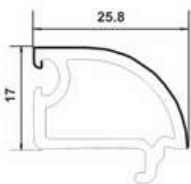

T88-PK(J), SLIDING 2.5 TRACK FRAME (88*52)

T112-K, SLIDING 3 TRACK FRAME (112*52)

T88-S, SASH SLIDING WINDOW (42*57)

T95-S, SASH SLIDING WINDOW (42*66)

T-MS, SLIDING DOOR SASH (42*88)

T88-DY, SLIDING SINGLE GLASS BEAD (16*25)

T88-SY(I), SLIDING DOUBLE GLASS BEAD (SMALL) (16*7.5)

P70-SY, SLIDING SINGLE GLASS BEAD (17*25.8)

T88-FBB(I), INTERLOCK WINDOW SASH (27.5*45.5)

T95-FB, INTERLOCK WINDOW SASH (32.03*45)

ACCESSORIES PROFILE