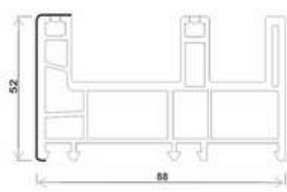

T88-PK(J), SLIDING 2.5 TRACK FRAME (88*52)

T112-K, SLIDING 3 TRACK FRAME (112*52)

T88-S, SASH SLIDING WINDOW (42*57)

T95-S, SASH SLIDING WINDOW (42*66)

T-MS, SLIDING DOOR SASH (42*88)

T88-DY, SLIDING SINGLE GLASS BEAD (16*25)

T88-SY(I), SLIDING DOUBLE GLASS BEAD (SMALL) (16*7.5)

P70-SY, SLIDING SINGLE GLASS BEAD (17*25.8)

T88-FBB(I), INTERLOCK WINDOW SASH (27.5*45.5)

T95-FB, INTERLOCK WINDOW SASH (32.03*45)

ACCESSORIES PROFILE