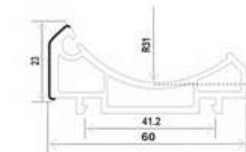

F-WXZJ, ADAPTOR BAY POST 62MM