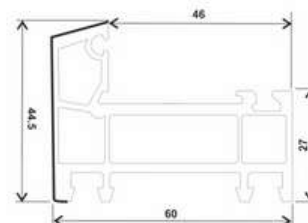

T80-GDK, SLIDING 2.5 TRACK FIXED FRAME

T80-DS(I), SASH SLIDING WINDOW (36*66)

CF-T60-S, SASH SLIDING WINDOW (36*58)

T80-FBB(I), INTERLOCK WINDOW (27*40)

T80-DFB, INTERLOCK WINDOW (36*40)

CASEMENT WINDOW SERIES

P60 K(A1)-D, FRAME CASEMENT DOOR (73*60)

P60 KD, FRAME CASEMENT WINDOW (60*58)

P60 NKS, SASH WINDOW INWARD (60*71)

P60-WKS, SASH WINDOW OUTWARD (60*78)

P60-DY, BEAD CASEMENT SINGLE GLASS (18*35)

P60-MS, SASH CASEMENT OUTWARD DOOR (60*103)

P60-NKMS, SASH CASEMENT INWARD DOOR (60*104)

P60-ZT-D, MULLION T CASEMENT (60*71)

P60-SY, BEAD DOUBLE GLASS CASEMENT (18*20.5)

P60-GDK, FRAME CASEMENT NARROW (60*44.5)

P60-ZZT(B), MULLION CASEMENT Z

P60-FZT(II)-D, MULLION CASEMENT MOVABLE (60*60)