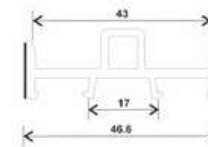

T88-SY(I), SLIDING DOUBLE GLASS BEAD (SMALL) (16*7.5)

P70-SY, SLIDING SINGLE GLASS BEAD (17*25.8)

T88-FBB(I), INTERLOCK WINDOW SASH (27.5*45.5)

T95-FB, INTERLOCK WINDOW SASH (32.03*45)

ACCESSORIES PROFILE

F-BYYT, LUWAR LEFT RIGHT PUNCH _TOP BOTTOM

P-BYP, LUWAR BLADE

6F60-80-PB, COUPLING 2.5 TRACK

F60-80-PB, COUPLING 2.5 TRACK ECO

T88-SSLJ, ADAPTOR INLINE 62MM

F60-ZJ, ADAPTER SQUARE POST

F-TPT, COUPLING

F-GMT, COUPLING SMALL ONE SIDED