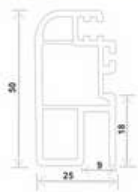

T88-SY(I), SLIDING DOUBLE GLASS BEAD (SMALL) (16*7.5)

P70-SY, SLIDING SINGLE GLASS BEAD (17*25.8)

T88-FBB(I), INTERLOCK WINDOW SASH (27.5*45.5)

T95-FB, INTERLOCK WINDOW SASH (32.03*45)

ACCESSORIES PROFILE

F-BYYT, LUWAR LEFT RIGHT PUNCH _TOP BOTTOM

P-BYP, LUWAR BLADE

6F60-80-PB, COUPLING 2.5 TRACK

F60-80-PB, COUPLING 2.5 TRACK ECO

T88-SSLJ, ADAPTOR INLINE 62MM

F60-ZJ, ADAPTER SQUARE POST

F-TPT, COUPLING

F-GMT, COUPLING SMALL ONE SIDED

F60-PB, SMALL COUPLING BOTH SIDE

F60-PG, COUPLING BIG

F-YG, ADAPTOR ROUND POST 62MM

F-WXZJ, ADAPTOR BAY POST 62MM

F-SSG ADDON FRAME

P50-MB(I), DOOR PANEL

G-B GEORGIAN BAR

SLIDING 60 SERIES

T-MFB(1), INTERLOCK DOOR (45*48)

T80-88-DSS, SASH FLY MESH PROFILE

T80-88-SST, MULLION FLY SASH

P70-KSY, SLIDING SINGLE GLASS BEAD (32*23.8)

T88-GDK(B2), SLIDING 2.5 TRACK FIXED FRAME

T88-ST, MULLION T SMALL