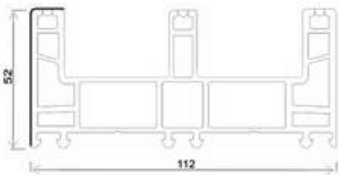

T88-PK(J), SLIDING 2.5 TRACK FRAME (88*52)

T112-K, SLIDING 3 TRACK FRAME (112*52)

T88-S, SASH SLIDING WINDOW (42*57)

T95-S, SASH SLIDING WINDOW (42*66)

T-MS, SLIDING DOOR SASH (42*88)

T88-DY, SLIDING SINGLE GLASS BEAD (16*25)

T88-SY(I), SLIDING DOUBLE GLASS BEAD (SMALL) (16*7.5)

P70-SY, SLIDING SINGLE GLASS BEAD (17*25.8)

T88-FBB(I), INTERLOCK WINDOW SASH (27.5*45.5)

T95-FB, INTERLOCK WINDOW SASH (32.03*45)

ACCESSORIES PROFILE