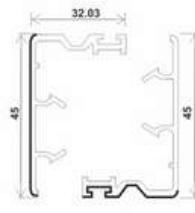

T88-PK(J), SLIDING 2.5 TRACK FRAME (88*52)

T112-K, SLIDING 3 TRACK FRAME (112*52)

T88-S, SASH SLIDING WINDOW (42*57)

T95-S, SASH SLIDING WINDOW (42*66)

T-MS, SLIDING DOOR SASH (42*88)

T88-DY, SLIDING SINGLE GLASS BEAD (16*25)

T88-SY(I), SLIDING DOUBLE GLASS BEAD (SMALL) (16*7.5)

P70-SY, SLIDING SINGLE GLASS BEAD (17*25.8)

T88-FBB(I), INTERLOCK WINDOW SASH (27.5*45.5)

T95-FB, INTERLOCK WINDOW SASH (32.03*45)

ACCESSORIES PROFILE

F-BYYT, LUWAR LEFT RIGHT PUNCH _TOP BOTTOM

P-BYP, LUWAR BLADE

6F60-80-PB, COUPLING 2.5 TRACK

F60-80-PB, COUPLING 2.5 TRACK ECO

T88-SSLJ, ADAPTOR INLINE 62MM

F60-ZJ, ADAPTER SQUARE POST

F-TPT, COUPLING

F-GMT, COUPLING SMALL ONE SIDED