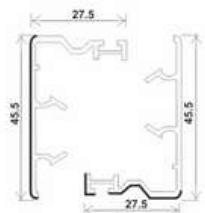

T88-PK(J), SLIDING 2.5 TRACK FRAME (88*52)

T112-K, SLIDING 3 TRACK FRAME (112*52)

T88-S, SASH SLIDING WINDOW (42*57)

T95-S, SASH SLIDING WINDOW (42*66)

T-MS, SLIDING DOOR SASH (42*88)

T88-DY, SLIDING SINGLE GLASS BEAD (16*25)

T88-SY(I), SLIDING DOUBLE GLASS BEAD (SMALL) (16*7.5)

P70-SY, SLIDING SINGLE GLASS BEAD (17*25.8)

T88-FBB(I), INTERLOCK WINDOW SASH (27.5*45.5)

T95-FB, INTERLOCK WINDOW SASH (32.03*45)

ACCESSORIES PROFILE

F-BYYT, LUWAR LEFT RIGHT PUNCH _TOP BOTTOM

P-BYP, LUWAR BLADE

6F60-80-PB, COUPLING 2.5 TRACK

F60-80-PB, COUPLING 2.5 TRACK ECO

T88-SSLJ, ADAPTOR INLINE 62MM

F60-ZJ, ADAPTER SQUARE POST

F-TPT, COUPLING

F-GMT, COUPLING SMALL ONE SIDED