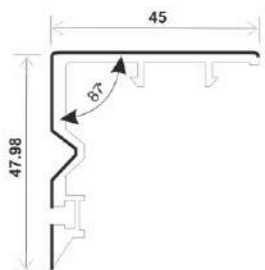

T88-SSLJ, ADAPTOR INLINE 62MM

F60-ZJ, ADAPTER SQUARE POST

F-TPT, COUPLING

F-GMT, COUPLING SMALL ONE SIDED

F60-PB, SMALL COUPLING BOTH SIDE

F60-PG, COUPLING BIG

F-YG, ADAPTOR ROUND POST 62MM

F-WXZJ, ADAPTOR BAY POST 62MM

F-SSG ADDON FRAME

P50-MB(1), DOOR PANEL

G-B GEORGIAN BAR

SLIDING 60 SERIES

T-MFB(1), INTERLOCK DOOR (45*48)

T80-88-DSS, SASH FLY MESH PROFILE

T80-88-SST, MULLION FLY SASH

P70-KSY, SLIDING SINGLE GLASS BEAD (32*23.8)

T80-DY, SLIDING SINGLE GLASS BEAD (16*19)

T80-DS(I), SASH MONORAIL SLIDING (36*66)

T80-GDK, SLIDING 2.5 TRACK FIXED FRAME

T80-DS(II), SASH SLIDING WINDOW (36*66)

CF-T60-S, SASH SLIDING WINDOW (36*58)

T80-FBB(I), INTERLOCK WINDOW (27*40)