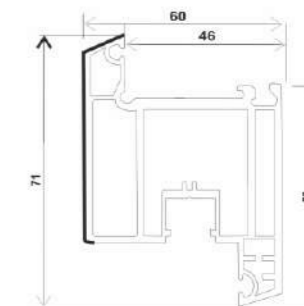

T80-DY, SLIDING SINGLE GLASS BEAD (16*19)

T80-DS(I), SASH MONORAIL SLIDING (36*66)

T80-GDK, SLIDING 2.5 TRACK FIXED FRAME

T80-DS(II), SASH SLIDING WINDOW (36*66)

CF-T60-S, SASH SLIDING WINDOW (36*58)

T80-FBB(I), INTERLOCK WINDOW (27*40)

T80-DFB, INTERLOCK WINDOW (36*40)

CASEMENT WINDOW SERIES

P60 K(A1)-D, FRAME CASEMENT DOOR (73*60)

P60 KD, FRAME CASEMENT WINDOW (60*58)

P60 NKS, SASH WINDOW INWARD (60*71)

P60-WKS, SASH WINDOW OUTWARD (60*78)

P60-DY, BEAD CASEMENT SINGLE GLASS (18*35)

P60-MS, SASH CASEMENT OUTWARD DOOR (60*103)

P60-NKMS, SASH CASEMENT INWARD DOOR (60*104)

P60-ZT-D, MULLION T CASEMENT (60*71)

P60-SY, BEAD DOUBLE GLASS CASEMENT (18*20.5)