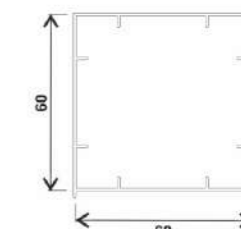

F60-ZJ, ADAPTER SQUARE POST