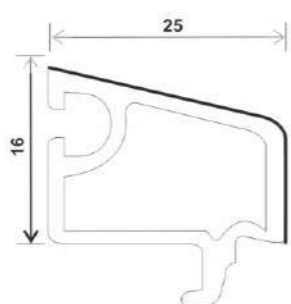

SLIDING 60 SERIES

T60-K, SLIDING 2 TRACK FRAME (60*60)

T60-KB, SLIDING 2 TRACK FRAME (60*52)

T88-PK(J), SLIDING 2.5 TRACK FRAME (88*52)

T112-K, SLIDING 3 TRACK FRAME (112*52)

T88-S, SASH SLIDING WINDOW (42*57)

T95-S, SASH SLIDING WINDOW (42*66)

T-MS, SLIDING DOOR SASH (42*88)

T88-DY, SLIDING SINGLE GLASS BEAD (16*25)

T88-SY(I), SLIDING DOUBLE GLASS BEAD (SMALL) (16*7.5)

P70-SY, SLIDING SINGLE GLASS BEAD (17*25.8)

T88-FBB(I), INTERLOCK WINDOW SASH (27.5*45.5)

T95-FB, INTERLOCK WINDOW SASH (32.03*45)

ACCESSORIES PROFILE

F-BYYT, LUWAR LEFT RIGHT PUNCH _TOP BOTTOM

P-BYP, LUWAR BLADE

6F60-80-PB, COUPLING 2.5 TRACK

F60-80-PB, COUPLING 2.5 TRACK ECO