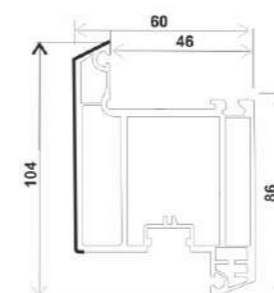

T80-DY, SLIDING SINGLE GLASS BEAD (16*19)

T80-DS(I), SASH MONORAIL SLIDING (36*66)

T80-GDK, SLIDING 2.5 TRACK FIXED FRAME

T80-DS(II), SASH SLIDING WINDOW (36*66)

CF-T60-S, SASH SLIDING WINDOW (36*58)

T80-FBB(I), INTERLOCK WINDOW (27*40)

T80-DFB, INTERLOCK WINDOW (36*40)

CASEMENT WINDOW SERIES

P60 K(A1)-D, FRAME CASEMENT DOOR (73*60)

P60 KD, FRAME CASEMENT WINDOW (60*58)

P60 NKS, SASH WINDOW INWARD (60*71)

P60-WKS, SASH WINDOW OUTWARD (60*78)

P60-DY, BEAD CASEMENT SINGLE GLASS (18*35)

P60-MS, SASH CASEMENT OUTWARD DOOR (60*103)

P60-NKMS, SASH CASEMENT INWARD DOOR (60*104)

P60-ZT-D, MULLION T CASEMENT (60*71)

P60-SY, BEAD DOUBLE GLASS CASEMENT (18*20.5)