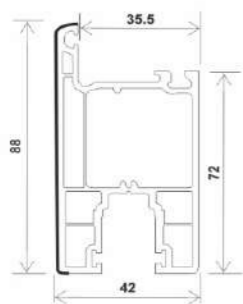

SLIDING 60 SERIES

T60-K, SLIDING 2 TRACK FRAME (60*60)

T60-KB, SLIDING 2 TRACK FRAME (60*52)

T88-PK(J), SLIDING 2.5 TRACK FRAME (88*52)

T112-K, SLIDING 3 TRACK FRAME (112*52)

T88-S, SASH SLIDING WINDOW (42*57)

T95-S, SASH SLIDING WINDOW (42*66)

T-MS, SLIDING DOOR SASH (42*88)

T88-DY, SLIDING SINGLE GLASS BEAD (16*25)

T88-SY(I), SLIDING DOUBLE GLASS BEAD (SMALL) (16*7.5)

P70-SY, SLIDING SINGLE GLASS BEAD (17*25.8)

T88-FBB(I), INTERLOCK WINDOW SASH (27.5*45.5)

T95-FB, INTERLOCK WINDOW SASH (32.03*45)

ACCESSORIES PROFILE

F-BYYT, LUWAR LEFT RIGHT PUNCH _TOP BOTTOM

P-BYP, LUWAR BLADE

6F60-80-PB, COUPLING 2.5 TRACK

F60-80-PB, COUPLING 2.5 TRACK ECO