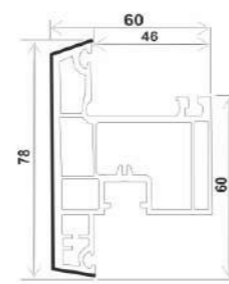

T95-S, SASH SLIDING WINDOW (42*66)

T-MS, SLIDING DOOR SASH (42*88)

T88-DY, SLIDING SINGLE GLASS BEAD (16*25)

T88-SY(I), SLIDING DOUBLE GLASS BEAD (SMALL) (16*7.5)

P70-SY, SLIDING SINGLE GLASS BEAD (17*25.8)

T80-DY, SLIDING SINGLE GLASS BEAD (16*19)

T80-DS(I), SASH MONORAIL SLIDING (36*66)

T80-GDK, SLIDING 2.5 TRACK FIXED FRAME

T80-DS(II), SASH SLIDING WINDOW (36*66)

CF-T60-S, SASH SLIDING WINDOW (36*58)

T80-FBB(I), INTERLOCK WINDOW (27*40)

T80-DFB, INTERLOCK WINDOW (36*40)

CASEMENT WINDOW SERIES

P60 K(A1)-D, FRAME CASEMENT DOOR (73*60)

P60 KD, FRAME CASEMENT WINDOW (60*58)

P60 NKS, SASH WINDOW INWARD (60*71)

P60-WKS, SASH WINDOW OUTWARD (60*78)

P60-DY, BEAD CASEMENT SINGLE GLASS (18*35)

P60-MS, SASH CASEMENT OUTWARD DOOR (60*103)

P60-NKMS, SASH CASEMENT INWARD DOOR (60*104)

P60-ZT-D, MULLION T CASEMENT (60*71)

P60-SY, BEAD DOUBLE GLASS CASEMENT (18*20.5)