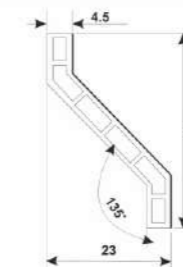

T95-S, SASH SLIDING WINDOW (42*66)

T-MS, SLIDING DOOR SASH (42*88)

T88-DY, SLIDING SINGLE GLASS BEAD (16*25)

T88-SY(I), SLIDING DOUBLE GLASS BEAD (SMALL) (16*7.5)

P70-SY, SLIDING SINGLE GLASS BEAD (17*25.8)

T88-FBB(I), INTERLOCK WINDOW SASH (27.5*45.5)

T95-FB, INTERLOCK WINDOW SASH (32.03*45)

ACCESSORIES PROFILE

F-BYYT, LUWAR LEFT RIGHT PUNCH _TOP BOTTOM

P-BYP, LUWAR BLADE

6F60-80-PB, COUPLING 2.5 TRACK

F60-80-PB, COUPLING 2.5 TRACK ECO

T88-SSLJ, ADAPTOR INLINE 62MM

F60-ZJ, ADAPTER SQUARE POST

F-TPT, COUPLING

F-GMT, COUPLING SMALL ONE SIDED

F60-PB, SMALL COUPLING BOTH SIDE

F60-PG, COUPLING BIG

F-YG, ADAPTOR ROUND POST 62MM

F-WXZJ, ADAPTOR BAY POST 62MM