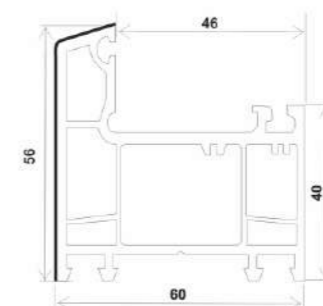

T80-DY, SLIDING SINGLE GLASS BEAD (16*19)

T80-DS(I), SASH MONORAIL SLIDING (36*66)

T80-GDK, SLIDING 2.5 TRACK FIXED FRAME

T80-DS(II), SASH SLIDING WINDOW (36*66)

CF-T60-S, SASH SLIDING WINDOW (36*58)

T80-FBB(I), INTERLOCK WINDOW (27*40)

T80-DFB, INTERLOCK WINDOW (36*40)

CASEMENT WINDOW SERIES

P60 K(A1)-D, FRAME CASEMENT DOOR (73*60)

P60 KD, FRAME CASEMENT WINDOW (60*58)

P60 NKS, SASH WINDOW INWARD (60*71)

P60-WKS, SASH WINDOW OUTWARD (60*78)

P60-DY, BEAD CASEMENT SINGLE GLASS (18*35)

P60-MS, SASH CASEMENT OUTWARD DOOR (60*103)

P60-NKMS, SASH CASEMENT INWARD DOOR (60*104)

P60-ZT-D, MULLION T CASEMENT (60*71)

P60-SY, BEAD DOUBLE GLASS CASEMENT (18*20.5)