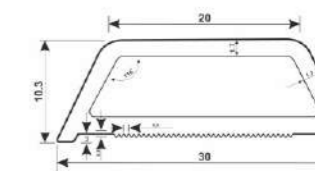

G-B GEORGIAN BAR