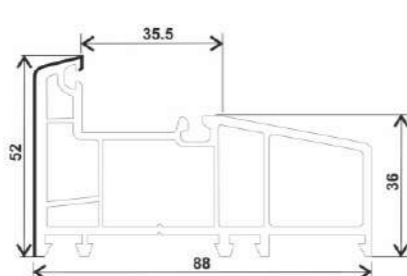

T88-SSLJ, ADAPTOR INLINE 62MM

F60-ZJ, ADAPTER SQUARE POST

F-TPT, COUPLING

F-GMT, COUPLING SMALL ONE SIDED

F60-PB, SMALL COUPLING BOTH SIDE

F60-PG, COUPLING BIG

F-YG, ADAPTOR ROUND POST 62MM

F-WXZJ, ADAPTOR BAY POST 62MM

F-SSG ADDON FRAME

P50-MB(1), DOOR PANEL

G-B GEORGIAN BAR

SLIDING 60 SERIES

T-MFB(1), INTERLOCK DOOR (45*48)

T80-88-DSS, SASH FLY MESH PROFILE

T80-88-SST, MULLION FLY SASH

P70-KSY, SLIDING SINGLE GLASS BEAD (32*23.8)