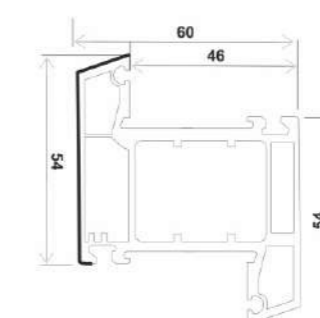

P60-ZZT(B), MULLION CASEMENT Z