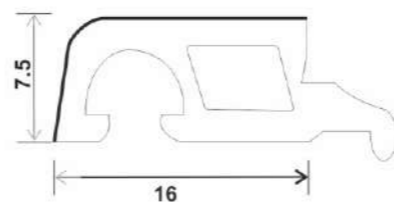

SLIDING 60 SERIES

T60-K, SLIDING 2 TRACK FRAME (60*60)

T60-KB, SLIDING 2 TRACK FRAME (60*52)

T88-PK(J), SLIDING 2.5 TRACK FRAME (88*52)

T112-K, SLIDING 3 TRACK FRAME (112*52)

T88-S, SASH SLIDING WINDOW (42*57)

T95-S, SASH SLIDING WINDOW (42*66)

T-MS, SLIDING DOOR SASH (42*88)

T88-DY, SLIDING SINGLE GLASS BEAD (16*25)

T88-SY(I), SLIDING DOUBLE GLASS BEAD (SMALL) (16*7.5)

P70-SY, SLIDING SINGLE GLASS BEAD (17*25.8)