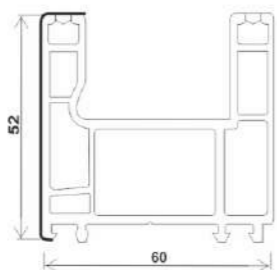

T60-KB, SLIDING 2 TRACK FRAME (60*52)