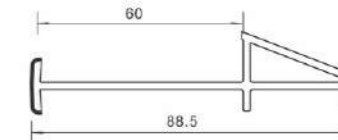

T95-S, SASH SLIDING WINDOW (42*66)

T-MS, SLIDING DOOR SASH (42*88)

T88-DY, SLIDING SINGLE GLASS BEAD (16*25)

T88-SY(I), SLIDING DOUBLE GLASS BEAD (SMALL) (16*7.5)

P70-SY, SLIDING SINGLE GLASS BEAD (17*25.8)

T88-FBB(I), INTERLOCK WINDOW SASH (27.5*45.5)

T95-FB, INTERLOCK WINDOW SASH (32.03*45)

ACCESSORIES PROFILE

F-BYYT, LUWAR LEFT RIGHT PUNCH _TOP BOTTOM

P-BYP, LUWAR BLADE

6F60-80-PB, COUPLING 2.5 TRACK

F60-80-PB, COUPLING 2.5 TRACK ECO

T88-SSLJ, ADAPTOR INLINE 62MM

F60-ZJ, ADAPTER SQUARE POST

F-TPT, COUPLING

F-GMT, COUPLING SMALL ONE SIDED

F60-PB, SMALL COUPLING BOTH SIDE

F60-PG, COUPLING BIG

F-YG, ADAPTOR ROUND POST 62MM

F-WXZJ, ADAPTOR BAY POST 62MM