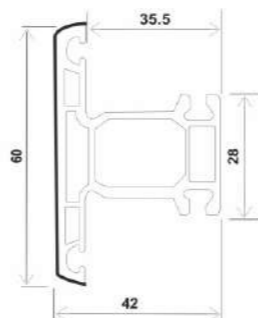

T88-ST, MULLION T SMALL

SLIDING 80 SERIES