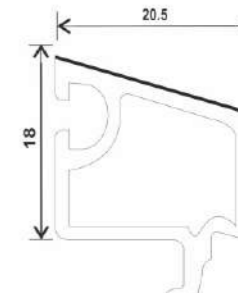

T80-DY, SLIDING SINGLE GLASS BEAD (16*19)

T80-DS(I), SASH MONORAIL SLIDING (36*66)

T80-GDK, SLIDING 2.5 TRACK FIXED FRAME

T80-DS(II), SASH SLIDING WINDOW (36*66)

CF-T60-S, SASH SLIDING WINDOW (36*58)

T80-FBB(I), INTERLOCK WINDOW (27*40)

T80-DFB, INTERLOCK WINDOW (36*40)

CASEMENT WINDOW SERIES

P60 K(A1)-D, FRAME CASEMENT DOOR (73*60)

P60 KD, FRAME CASEMENT WINDOW (60*58)

P60 NKS, SASH WINDOW INWARD (60*71)

P60-WKS, SASH WINDOW OUTWARD (60*78)

P60-DY, BEAD CASEMENT SINGLE GLASS (18*35)

P60-MS, SASH CASEMENT OUTWARD DOOR (60*103)

P60-NKMS, SASH CASEMENT INWARD DOOR (60*104)

P60-ZT-D, MULLION T CASEMENT (60*71)

P60-SY, BEAD DOUBLE GLASS CASEMENT (18*20.5)