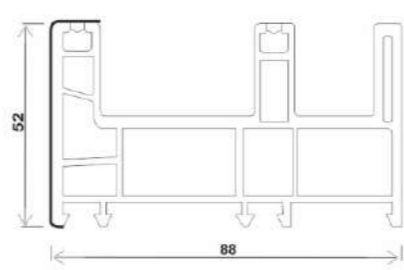

T88-PK(J), SLIDING 2.5 TRACK FRAME (88*52)