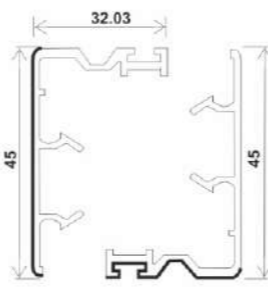

SLIDING 60 SERIES

T60-K, SLIDING 2 TRACK FRAME (60*60)

T60-KB, SLIDING 2 TRACK FRAME (60*52)

T88-PK(J), SLIDING 2.5 TRACK FRAME (88*52)

T112-K, SLIDING 3 TRACK FRAME (112*52)

T88-S, SASH SLIDING WINDOW (42*57)

T95-S, SASH SLIDING WINDOW (42*66)

T-MS, SLIDING DOOR SASH (42*88)

T88-DY, SLIDING SINGLE GLASS BEAD (16*25)

T88-SY(I), SLIDING DOUBLE GLASS BEAD (SMALL) (16*7.5)

P70-SY, SLIDING SINGLE GLASS BEAD (17*25.8)

T88-FBB(I), INTERLOCK WINDOW SASH (27.5*45.5)

T95-FB, INTERLOCK WINDOW SASH (32.03*45)

ACCESSORIES PROFILE

F-BYYT, LUWAR LEFT RIGHT PUNCH _TOP BOTTOM

P-BYP, LUWAR BLADE

6F60-80-PB, COUPLING 2.5 TRACK

F60-80-PB, COUPLING 2.5 TRACK ECO

T88-SSLJ, ADAPTOR INLINE 62MM

F60-ZJ, ADAPTER SQUARE POST

F-TPT, COUPLING

F-GMT, COUPLING SMALL ONE SIDED

F60-PB, SMALL COUPLING BOTH SIDE

F60-PG, COUPLING BIG

F-YG, ADAPTOR ROUND POST 62MM

F-WXZJ, ADAPTOR BAY POST 62MM