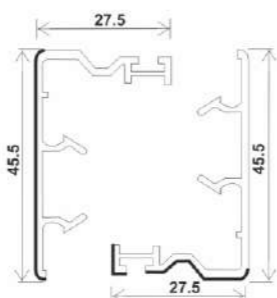

SLIDING 60 SERIES

T60-K, SLIDING 2 TRACK FRAME (60*60)

T60-KB, SLIDING 2 TRACK FRAME (60*52)

T88-PK(J), SLIDING 2.5 TRACK FRAME (88*52)

T112-K, SLIDING 3 TRACK FRAME (112*52)

T88-S, SASH SLIDING WINDOW (42*57)

T95-S, SASH SLIDING WINDOW (42*66)

T-MS, SLIDING DOOR SASH (42*88)

T88-DY, SLIDING SINGLE GLASS BEAD (16*25)

T88-SY(I), SLIDING DOUBLE GLASS BEAD (SMALL) (16*7.5)

P70-SY, SLIDING SINGLE GLASS BEAD (17*25.8)

T88-FBB(I), INTERLOCK WINDOW SASH (27.5*45.5)

T95-FB, INTERLOCK WINDOW SASH (32.03*45)

ACCESSORIES PROFILE

F-BYYT, LUWAR LEFT RIGHT PUNCH _TOP BOTTOM

P-BYP, LUWAR BLADE

6F60-80-PB, COUPLING 2.5 TRACK

F60-80-PB, COUPLING 2.5 TRACK ECO

T88-SSLJ, ADAPTOR INLINE 62MM

F60-ZJ, ADAPTER SQUARE POST

F-TPT, COUPLING

F-GMT, COUPLING SMALL ONE SIDED

F60-PB, SMALL COUPLING BOTH SIDE

F60-PG, COUPLING BIG

F-YG, ADAPTOR ROUND POST 62MM

F-WXZJ, ADAPTOR BAY POST 62MM