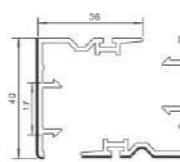

T80-DY, SLIDING SINGLE GLASS BEAD (16*19)

T80-DS(I), SASH MONORAIL SLIDING (36*66)

T80-GDK, SLIDING 2.5 TRACK FIXED FRAME

T80-DS(II), SASH SLIDING WINDOW (36*66)

CF-T60-S, SASH SLIDING WINDOW (36*58)

T80-FBB(I), INTERLOCK WINDOW (27*40)

T80-DFB, INTERLOCK WINDOW (36*40)

CASEMENT WINDOW SERIES

P60 K(A1)-D, FRAME CASEMENT DOOR (73*60)

P60 KD, FRAME CASEMENT WINDOW (60*58)

P60 NKS, SASH WINDOW INWARD (60*71)

P60-WKS, SASH WINDOW OUTWARD (60*78)