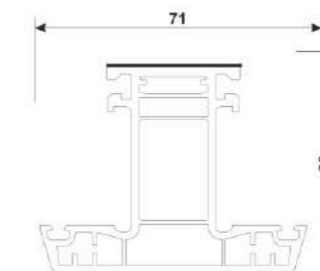

T80-DY, SLIDING SINGLE GLASS BEAD (16*19)

T80-DS(I), SASH MONORAIL SLIDING (36*66)

T80-GDK, SLIDING 2.5 TRACK FIXED FRAME

T80-DS(II), SASH SLIDING WINDOW (36*66)

CF-T60-S, SASH SLIDING WINDOW (36*58)

T80-FBB(I), INTERLOCK WINDOW (27*40)

T80-DFB, INTERLOCK WINDOW (36*40)

CASEMENT WINDOW SERIES

P60 K(A1)-D, FRAME CASEMENT DOOR (73*60)

P60 KD, FRAME CASEMENT WINDOW (60*58)

P60 NKS, SASH WINDOW INWARD (60*71)

P60-WKS, SASH WINDOW OUTWARD (60*78)

P60-DY, BEAD CASEMENT SINGLE GLASS (18*35)

P60-MS, SASH CASEMENT OUTWARD DOOR (60*103)

P60-NKMS, SASH CASEMENT INWARD DOOR (60*104)

P60-ZT-D, MULLION T CASEMENT (60*71)

P60-SY, BEAD DOUBLE GLASS CASEMENT (18*20.5)