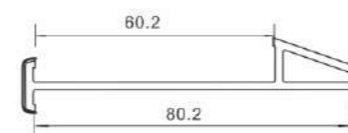

T95-S, SASH SLIDING WINDOW (42*66)

T-MS, SLIDING DOOR SASH (42*88)

T88-DY, SLIDING SINGLE GLASS BEAD (16*25)

T88-SY(I), SLIDING DOUBLE GLASS BEAD (SMALL) (16*7.5)

P70-SY, SLIDING SINGLE GLASS BEAD (17*25.8)

T88-FBB(I), INTERLOCK WINDOW SASH (27.5*45.5)

T95-FB, INTERLOCK WINDOW SASH (32.03*45)

ACCESSORIES PROFILE

F-BYYT, LUWAR LEFT RIGHT PUNCH _TOP BOTTOM

P-BYP, LUWAR BLADE

6F60-80-PB, COUPLING 2.5 TRACK

F60-80-PB, COUPLING 2.5 TRACK ECO