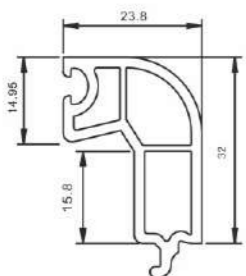

T88-FBB(I), INTERLOCK WINDOW SASH (27.5*45.5)

T95-FB, INTERLOCK WINDOW SASH (32.03*45)

ACCESSORIES PROFILE

F-BYYT, LUWAR LEFT RIGHT PUNCH _TOP BOTTOM

P-BYP, LUWAR BLADE

6F60-80-PB, COUPLING 2.5 TRACK

F60-80-PB, COUPLING 2.5 TRACK ECO

T88-SSLJ, ADAPTOR INLINE 62MM

F60-ZJ, ADAPTER SQUARE POST

F-TPT, COUPLING

F-GMT, COUPLING SMALL ONE SIDED

F60-PB, SMALL COUPLING BOTH SIDE

F60-PG, COUPLING BIG

F-YG, ADAPTOR ROUND POST 62MM

F-WXZJ, ADAPTOR BAY POST 62MM

F-SSG ADDON FRAME

P50-MB(1), DOOR PANEL

G-B GEORGIAN BAR

SLIDING 60 SERIES

T-MFB(1), INTERLOCK DOOR (45*48)

T80-88-DSS, SASH FLY MESH PROFILE

T80-88-SST, MULLION FLY SASH

P70-KSY, SLIDING SINGLE GLASS BEAD (32*23.8)

T80-DY, SLIDING SINGLE GLASS BEAD (16*19)

T80-DS(I), SASH MONORAIL SLIDING (36*66)

T80-GDK, SLIDING 2.5 TRACK FIXED FRAME

T80-DS(II), SASH SLIDING WINDOW (36*66)

CF-T60-S, SASH SLIDING WINDOW (36*58)

T80-FBB(I), INTERLOCK WINDOW (27*40)