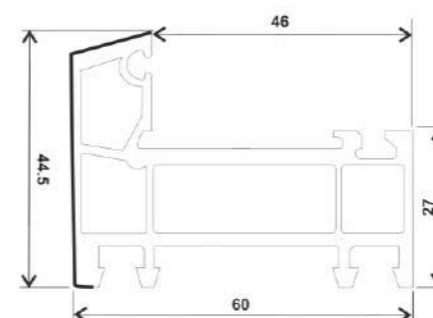

T80-DY, SLIDING SINGLE GLASS BEAD (16*19)

T80-DS(I), SASH MONORAIL SLIDING (36*66)

T80-GDK, SLIDING 2.5 TRACK FIXED FRAME

T80-DS(II), SASH SLIDING WINDOW (36*66)

CF-T60-S, SASH SLIDING WINDOW (36*58)

T80-FBB(I), INTERLOCK WINDOW (27*40)

T80-DFB, INTERLOCK WINDOW (36*40)

CASEMENT WINDOW SERIES

P60 K(A1)-D, FRAME CASEMENT DOOR (73*60)

P60 KD, FRAME CASEMENT WINDOW (60*58)

P60 NKS, SASH WINDOW INWARD (60*71)

P60-WKS, SASH WINDOW OUTWARD (60*78)

P60-DY, BEAD CASEMENT SINGLE GLASS (18*35)

P60-MS, SASH CASEMENT OUTWARD DOOR (60*103)

P60-NKMS, SASH CASEMENT INWARD DOOR (60*104)

P60-ZT-D, MULLION T CASEMENT (60*71)

P60-SY, BEAD DOUBLE GLASS CASEMENT (18*20.5)