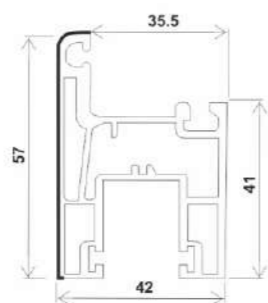

SLIDING 60 SERIES

T60-K, SLIDING 2 TRACK FRAME (60*60)

T60-KB, SLIDING 2 TRACK FRAME (60*52)

T88-PK(J), SLIDING 2.5 TRACK FRAME (88*52)

T112-K, SLIDING 3 TRACK FRAME (112*52)

T88-S, SASH SLIDING WINDOW (42*57)

T95-S, SASH SLIDING WINDOW (42*66)

T-MS, SLIDING DOOR SASH (42*88)

T88-DY, SLIDING SINGLE GLASS BEAD (16*25)

T88-SY(I), SLIDING DOUBLE GLASS BEAD (SMALL) (16*7.5)

P70-SY, SLIDING SINGLE GLASS BEAD (17*25.8)

T88-FBB(I), INTERLOCK WINDOW SASH (27.5*45.5)

T95-FB, INTERLOCK WINDOW SASH (32.03*45)

ACCESSORIES PROFILE

F-BYYT, LUWAR LEFT RIGHT PUNCH _TOP BOTTOM

P-BYP, LUWAR BLADE

6F60-80-PB, COUPLING 2.5 TRACK

F60-80-PB, COUPLING 2.5 TRACK ECO