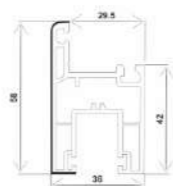

T80-DY, SLIDING SINGLE GLASS BEAD (16*19)

T80-DS(I), SASH MONORAIL SLIDING (36*66)

T80-GDK, SLIDING 2.5 TRACK FIXED FRAME

T80-DS(II), SASH SLIDING WINDOW (36*66)

CF-T60-S, SASH SLIDING WINDOW (36*58)

T80-FBB(I), INTERLOCK WINDOW (27*40)

T80-DFB, INTERLOCK WINDOW (36*40)

CASEMENT WINDOW SERIES

P60 K(A1)-D, FRAME CASEMENT DOOR (73*60)

P60 KD, FRAME CASEMENT WINDOW (60*58)

P60 NKS, SASH WINDOW INWARD (60*71)

P60-WKS, SASH WINDOW OUTWARD (60*78)

P60-DY, BEAD CASEMENT SINGLE GLASS (18*35)

P60-MS, SASH CASEMENT OUTWARD DOOR (60*103)

P60-NKMS, SASH CASEMENT INWARD DOOR (60*104)

P60-ZT-D, MULLION T CASEMENT (60*71)

P60-SY, BEAD DOUBLE GLASS CASEMENT (18*20.5)