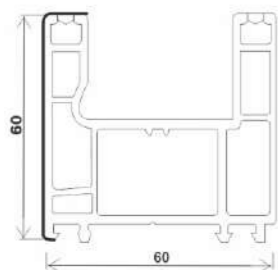

SLIDING 60 SERIES

T60-K, SLIDING 2 TRACK FRAME (60*60)

T60-KB, SLIDING 2 TRACK FRAME (60*52)

T88-PK(J), SLIDING 2.5 TRACK FRAME (88*52)

T112-K, SLIDING 3 TRACK FRAME (112*52)

T88-S, SASH SLIDING WINDOW (42*57)

T95-S, SASH SLIDING WINDOW (42*66)

T-MS, SLIDING DOOR SASH (42*88)

T88-DY, SLIDING SINGLE GLASS BEAD (16*25)

T88-SY(I), SLIDING DOUBLE GLASS BEAD (SMALL) (16*7.5)

P70-SY, SLIDING SINGLE GLASS BEAD (17*25.8)