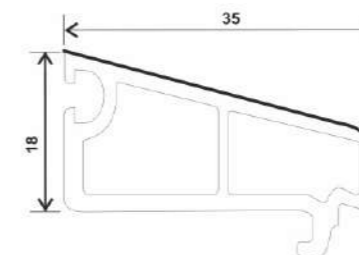

T80-DY, SLIDING SINGLE GLASS BEAD (16*19)

T80-DS(I), SASH MONORAIL SLIDING (36*66)

T80-GDK, SLIDING 2.5 TRACK FIXED FRAME

T80-DS(II), SASH SLIDING WINDOW (36*66)

CF-T60-S, SASH SLIDING WINDOW (36*58)

T80-FBB(I), INTERLOCK WINDOW (27*40)

T80-DFB, INTERLOCK WINDOW (36*40)

CASEMENT WINDOW SERIES

P60 K(A1)-D, FRAME CASEMENT DOOR (73*60)

P60 KD, FRAME CASEMENT WINDOW (60*58)

P60 NKS, SASH WINDOW INWARD (60*71)

P60-WKS, SASH WINDOW OUTWARD (60*78)

P60-DY, BEAD CASEMENT SINGLE GLASS (18*35)

P60-MS, SASH CASEMENT OUTWARD DOOR (60*103)

P60-NKMS, SASH CASEMENT INWARD DOOR (60*104)

P60-ZT-D, MULLION T CASEMENT (60*71)

P60-SY, BEAD DOUBLE GLASS CASEMENT (18*20.5)