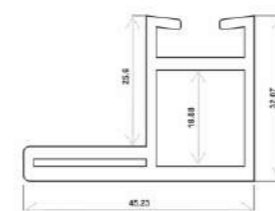

T88-SSLJ, ADAPTOR INLINE 62MM

F60-ZJ, ADAPTER SQUARE POST

F-TPT, COUPLING

F-GMT, COUPLING SMALL ONE SIDED

F60-PB, SMALL COUPLING BOTH SIDE

F60-PG, COUPLING BIG

F-YG, ADAPTOR ROUND POST 62MM

F-WXZJ, ADAPTOR BAY POST 62MM