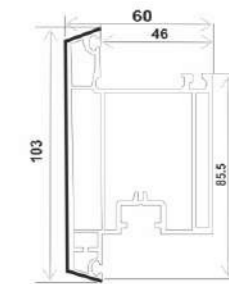

T80-DY, SLIDING SINGLE GLASS BEAD (16*19)

T80-DS(I), SASH MONORAIL SLIDING (36*66)

T80-GDK, SLIDING 2.5 TRACK FIXED FRAME

T80-DS(II), SASH SLIDING WINDOW (36*66)

CF-T60-S, SASH SLIDING WINDOW (36*58)

T80-FBB(I), INTERLOCK WINDOW (27*40)

T80-DFB, INTERLOCK WINDOW (36*40)

CASEMENT WINDOW SERIES

P60 K(A1)-D, FRAME CASEMENT DOOR (73*60)

P60 KD, FRAME CASEMENT WINDOW (60*58)

P60 NKS, SASH WINDOW INWARD (60*71)

P60-WKS, SASH WINDOW OUTWARD (60*78)

P60-DY, BEAD CASEMENT SINGLE GLASS (18*35)

P60-MS, SASH CASEMENT OUTWARD DOOR (60*103)

P60-NKMS, SASH CASEMENT INWARD DOOR (60*104)

P60-ZT-D, MULLION T CASEMENT (60*71)

P60-SY, BEAD DOUBLE GLASS CASEMENT (18*20.5)