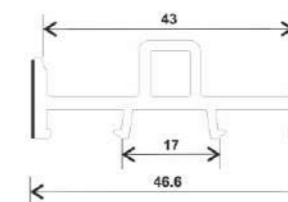

T95-S, SASH SLIDING WINDOW (42*66)

T-MS, SLIDING DOOR SASH (42*88)

T88-DY, SLIDING SINGLE GLASS BEAD (16*25)

T88-SY(I), SLIDING DOUBLE GLASS BEAD (SMALL) (16*7.5)

P70-SY, SLIDING SINGLE GLASS BEAD (17*25.8)

T88-FBB(I), INTERLOCK WINDOW SASH (27.5*45.5)

T95-FB, INTERLOCK WINDOW SASH (32.03*45)

ACCESSORIES PROFILE

F-BYYT, LUWAR LEFT RIGHT PUNCH _TOP BOTTOM

P-BYP, LUWAR BLADE

6F60-80-PB, COUPLING 2.5 TRACK

F60-80-PB, COUPLING 2.5 TRACK ECO