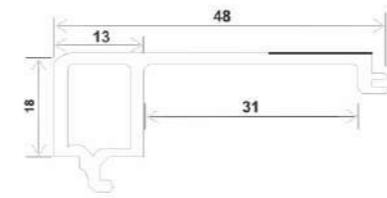

T95-S, SASH SLIDING WINDOW (42*66)

T-MS, SLIDING DOOR SASH (42*88)

T88-DY, SLIDING SINGLE GLASS BEAD (16*25)

T88-SY(I), SLIDING DOUBLE GLASS BEAD (SMALL) (16*7.5)

P70-SY, SLIDING SINGLE GLASS BEAD (17*25.8)

T88-FBB(I), INTERLOCK WINDOW SASH (27.5*45.5)

T95-FB, INTERLOCK WINDOW SASH (32.03*45)

ACCESSORIES PROFILE

F-BYYT, LUWAR LEFT RIGHT PUNCH _TOP BOTTOM

P-BYP, LUWAR BLADE

6F60-80-PB, COUPLING 2.5 TRACK

F60-80-PB, COUPLING 2.5 TRACK ECO