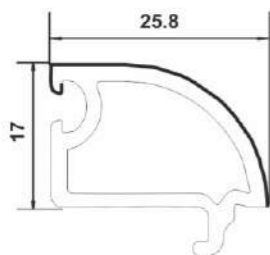

T95-S, SASH SLIDING WINDOW (42*66)

T-MS, SLIDING DOOR SASH (42*88)

T88-DY, SLIDING SINGLE GLASS BEAD (16*25)

T88-SY(I), SLIDING DOUBLE GLASS BEAD (SMALL) (16*7.5)

P70-SY, SLIDING SINGLE GLASS BEAD (17*25.8)

T88-FBB(I), INTERLOCK WINDOW SASH (27.5*45.5)

T95-FB, INTERLOCK WINDOW SASH (32.03*45)

ACCESSORIES PROFILE

F-BYYT, LUWAR LEFT RIGHT PUNCH _TOP BOTTOM

P-BYP, LUWAR BLADE

6F60-80-PB, COUPLING 2.5 TRACK

F60-80-PB, COUPLING 2.5 TRACK ECO