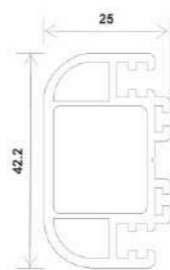

T88-FBB(I), INTERLOCK WINDOW SASH (27.5*45.5)

T95-FB, INTERLOCK WINDOW SASH (32.03*45)

ACCESSORIES PROFILE

F-BYYT, LUWAR LEFT RIGHT PUNCH _TOP BOTTOM

P-BYP, LUWAR BLADE

6F60-80-PB, COUPLING 2.5 TRACK

F60-80-PB, COUPLING 2.5 TRACK ECO

T88-SSLJ, ADAPTOR INLINE 62MM

F60-ZJ, ADAPTER SQUARE POST

F-TPT, COUPLING

F-GMT, COUPLING SMALL ONE SIDED

F60-PB, SMALL COUPLING BOTH SIDE

F60-PG, COUPLING BIG

F-YG, ADAPTOR ROUND POST 62MM

F-WXZJ, ADAPTOR BAY POST 62MM

F-SSG ADDON FRAME

P50-MB(1), DOOR PANEL

G-B GEORGIAN BAR

SLIDING 60 SERIES

T-MFB(1), INTERLOCK DOOR (45*48)

T80-88-DSS, SASH FLY MESH PROFILE

T80-88-SST, MULLION FLY SASH

P70-KSY, SLIDING SINGLE GLASS BEAD (32*23.8)

T80-DY, SLIDING SINGLE GLASS BEAD (16*19)

T80-DS(I), SASH MONORAIL SLIDING (36*66)

T80-GDK, SLIDING 2.5 TRACK FIXED FRAME

T80-DS(II), SASH SLIDING WINDOW (36*66)

CF-T60-S, SASH SLIDING WINDOW (36*58)

T80-FBB(I), INTERLOCK WINDOW (27*40)