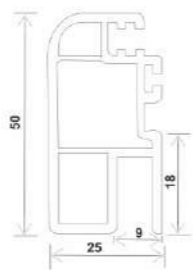

T88-FBB(I), INTERLOCK WINDOW SASH (27.5*45.5)

T95-FB, INTERLOCK WINDOW SASH (32.03*45)

ACCESSORIES PROFILE

F-BYYT, LUWAR LEFT RIGHT PUNCH _TOP BOTTOM

P-BYP, LUWAR BLADE

6F60-80-PB, COUPLING 2.5 TRACK

F60-80-PB, COUPLING 2.5 TRACK ECO

T88-SSLJ, ADAPTOR INLINE 62MM

F60-ZJ, ADAPTER SQUARE POST

F-TPT, COUPLING

F-GMT, COUPLING SMALL ONE SIDED

F60-PB, SMALL COUPLING BOTH SIDE

F60-PG, COUPLING BIG

F-YG, ADAPTOR ROUND POST 62MM

F-WXZJ, ADAPTOR BAY POST 62MM

F-SSG ADDON FRAME

P50-MB(1), DOOR PANEL

G-B GEORGIAN BAR

SLIDING 60 SERIES

T-MFB(1), INTERLOCK DOOR (45*48)

T80-88-DSS, SASH FLY MESH PROFILE

T80-88-SST, MULLION FLY SASH

P70-KSY, SLIDING SINGLE GLASS BEAD (32*23.8)

P60-DY, BEAD CASEMENT SINGLE GLASS (18*35)

P60-MS, SASH CASEMENT OUTWARD DOOR (60*103)

P60-NKMS, SASH CASEMENT INWARD DOOR (60*104)

P60-ZT-D, MULLION T CASEMENT (60*71)

P60-SY, BEAD DOUBLE GLASS CASEMENT (18*20.5)