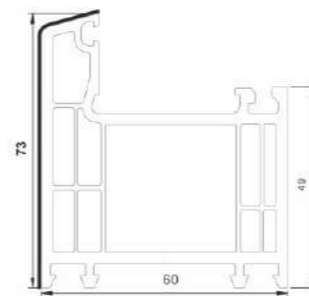

T80-DY, SLIDING SINGLE GLASS BEAD (16*19)

T80-DS(I), SASH MONORAIL SLIDING (36*66)

T80-GDK, SLIDING 2.5 TRACK FIXED FRAME

T80-DS(II), SASH SLIDING WINDOW (36*66)

CF-T60-S, SASH SLIDING WINDOW (36*58)

T80-FBB(I), INTERLOCK WINDOW (27*40)

T80-DFB, INTERLOCK WINDOW (36*40)

CASEMENT WINDOW SERIES

P60 K(A1)-D, FRAME CASEMENT DOOR (73*60)

P60 KD, FRAME CASEMENT WINDOW (60*58)

P60 NKS, SASH WINDOW INWARD (60*71)

P60-WKS, SASH WINDOW OUTWARD (60*78)

P60-DY, BEAD CASEMENT SINGLE GLASS (18*35)

P60-MS, SASH CASEMENT OUTWARD DOOR (60*103)

P60-NKMS, SASH CASEMENT INWARD DOOR (60*104)

P60-ZT-D, MULLION T CASEMENT (60*71)

P60-SY, BEAD DOUBLE GLASS CASEMENT (18*20.5)