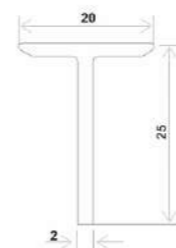

T95-S, SASH SLIDING WINDOW (42*66)

T-MS, SLIDING DOOR SASH (42*88)

T88-DY, SLIDING SINGLE GLASS BEAD (16*25)

T88-SY(I), SLIDING DOUBLE GLASS BEAD (SMALL) (16*7.5)

P70-SY, SLIDING SINGLE GLASS BEAD (17*25.8)

T88-FBB(I), INTERLOCK WINDOW SASH (27.5*45.5)

T95-FB, INTERLOCK WINDOW SASH (32.03*45)

ACCESSORIES PROFILE

F-BYYT, LUWAR LEFT RIGHT PUNCH _TOP BOTTOM

P-BYP, LUWAR BLADE

6F60-80-PB, COUPLING 2.5 TRACK

F60-80-PB, COUPLING 2.5 TRACK ECO

T88-SSLJ, ADAPTOR INLINE 62MM

F60-ZJ, ADAPTER SQUARE POST

F-TPT, COUPLING

F-GMT, COUPLING SMALL ONE SIDED

F60-PB, SMALL COUPLING BOTH SIDE

F60-PG, COUPLING BIG

F-YG, ADAPTOR ROUND POST 62MM

F-WXZJ, ADAPTOR BAY POST 62MM