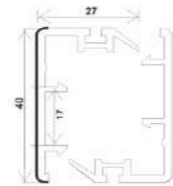

T80-DY, SLIDING SINGLE GLASS BEAD (16*19)

T80-DS(I), SASH MONORAIL SLIDING (36*66)

T80-GDK, SLIDING 2.5 TRACK FIXED FRAME

T80-DS(II), SASH SLIDING WINDOW (36*66)

CF-T60-S, SASH SLIDING WINDOW (36*58)

T80-FBB(I), INTERLOCK WINDOW (27*40)

T80-DFB, INTERLOCK WINDOW (36*40)

CASEMENT WINDOW SERIES

P60 K(A1)-D, FRAME CASEMENT DOOR (73*60)

P60 KD, FRAME CASEMENT WINDOW (60*58)

P60 NKS, SASH WINDOW INWARD (60*71)

P60-WKS, SASH WINDOW OUTWARD (60*78)

P60-DY, BEAD CASEMENT SINGLE GLASS (18*35)

P60-MS, SASH CASEMENT OUTWARD DOOR (60*103)

P60-NKMS, SASH CASEMENT INWARD DOOR (60*104)

P60-ZT-D, MULLION T CASEMENT (60*71)

P60-SY, BEAD DOUBLE GLASS CASEMENT (18*20.5)