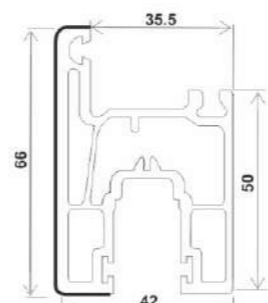

SLIDING 60 SERIES

T60-K, SLIDING 2 TRACK FRAME (60*60)

T60-KB, SLIDING 2 TRACK FRAME (60*52)

T88-PK(J), SLIDING 2.5 TRACK FRAME (88*52)

T112-K, SLIDING 3 TRACK FRAME (112*52)

T88-S, SASH SLIDING WINDOW (42*57)

T95-S, SASH SLIDING WINDOW (42*66)

T-MS, SLIDING DOOR SASH (42*88)

T88-DY, SLIDING SINGLE GLASS BEAD (16*25)

T88-SY(I), SLIDING DOUBLE GLASS BEAD (SMALL) (16*7.5)

P70-SY, SLIDING SINGLE GLASS BEAD (17*25.8)

T88-FBB(I), INTERLOCK WINDOW SASH (27.5*45.5)

T95-FB, INTERLOCK WINDOW SASH (32.03*45)

ACCESSORIES PROFILE

F-BYYT, LUWAR LEFT RIGHT PUNCH _TOP BOTTOM

P-BYP, LUWAR BLADE

6F60-80-PB, COUPLING 2.5 TRACK

F60-80-PB, COUPLING 2.5 TRACK ECO