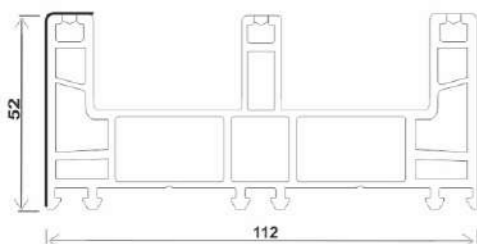

SLIDING 60 SERIES

T60-K, SLIDING 2 TRACK FRAME (60*60)

T60-KB, SLIDING 2 TRACK FRAME (60*52)

T88-PK(J), SLIDING 2.5 TRACK FRAME (88*52)

T112-K, SLIDING 3 TRACK FRAME (112*52)

T88-S, SASH SLIDING WINDOW (42*57)

T95-S, SASH SLIDING WINDOW (42*66)

T-MS, SLIDING DOOR SASH (42*88)

T88-DY, SLIDING SINGLE GLASS BEAD (16*25)

T88-SY(I), SLIDING DOUBLE GLASS BEAD (SMALL) (16*7.5)

P70-SY, SLIDING SINGLE GLASS BEAD (17*25.8)