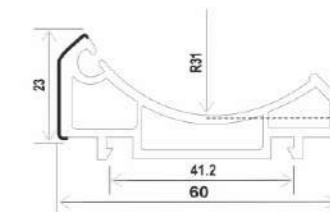

T95-S, SASH SLIDING WINDOW (42*66)

T-MS, SLIDING DOOR SASH (42*88)

T88-DY, SLIDING SINGLE GLASS BEAD (16*25)

T88-SY(I), SLIDING DOUBLE GLASS BEAD (SMALL) (16*7.5)

P70-SY, SLIDING SINGLE GLASS BEAD (17*25.8)

T88-FBB(I), INTERLOCK WINDOW SASH (27.5*45.5)

T95-FB, INTERLOCK WINDOW SASH (32.03*45)

ACCESSORIES PROFILE

F-BYYT, LUWAR LEFT RIGHT PUNCH _TOP BOTTOM

P-BYP, LUWAR BLADE

6F60-80-PB, COUPLING 2.5 TRACK

F60-80-PB, COUPLING 2.5 TRACK ECO

T88-SSLJ, ADAPTOR INLINE 62MM

F60-ZJ, ADAPTER SQUARE POST

F-TPT, COUPLING

F-GMT, COUPLING SMALL ONE SIDED

F60-PB, SMALL COUPLING BOTH SIDE

F60-PG, COUPLING BIG

F-YG, ADAPTOR ROUND POST 62MM

F-WXZJ, ADAPTOR BAY POST 62MM